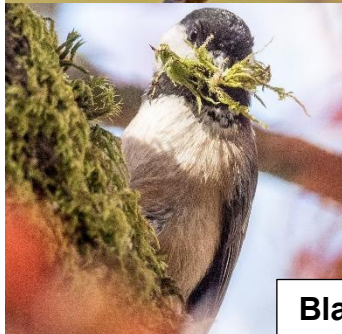

To make my nest I like to use . . .

Shed snake skins

Great Crested

Spider silk and lichens

Ruby-throated Hummingbird

Small stones and bits of shell

Killdeer

Fluff, fur, and moss

Black-capped Chickadee

White feathers

Tree Swallow

We like mud, lots of mud.

American Robin

Eastern Phebe

Cliff Swallow

Barn Swallow